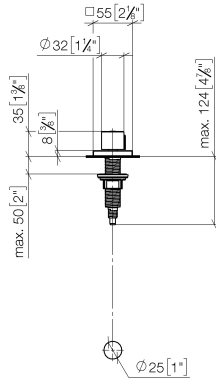

Strainer waste with control handle - Brushed Chrome

LOT

10 711 970

- control for single basin
- including adapter for Bowden cable

Fits LOT

	Brushed Chrome	10 711 970-93
	Chrome	10 711 970-00
	Brushed Platinum	10 711 970-06
	Platinum	10 711 970-08
	Durabrand (23kt Gold)	10 711 970-09
	Dark Chrome	10 711 970-19
	Brushed Durabrand (23kt Gold)	10 711 970-28
	Matte Black	10 711 970-33
	Brushed Champagne (22kt Gold)	10 711 970-46
	Champagne (22kt Gold)	10 711 970-47
	Brushed Dark Platinum	10 711 970-99

Strainer waste with control handle - Brushed Chrome

LOT

10 711 970

mm [inches]

10 711 970

Parts for other finishes can be found here: [Chrome](#)

Spare parts list

No.	Item Number	Name	Quantity used	Delivery time
1	09 20 97 030-93	handle	1	60
2	90 12 12 002 00 90	fixing cap	1	2
3	09 27 87 007-93	rosette	1	60
4	90 14 10 043 00 90	seal	1	2
5	09 14 10 042 90	seal	1	2
6	09 29 06 087-93	spindle	1	-
Spare part can no longer be ordered, please order the replacement item				
7	04 30 01 029 00 90	adaptor	1	2
8	09 24 03 175 90	adaptor	1	2
9	09 11 10 073-07	connection	1	30
10	09 11 10 074-07	connection	1	30
11	09 11 10 079-07	connection	1	30
12	09 30 11 087 90	disc	1	2
13	09 23 30 024-07	nut	1	30